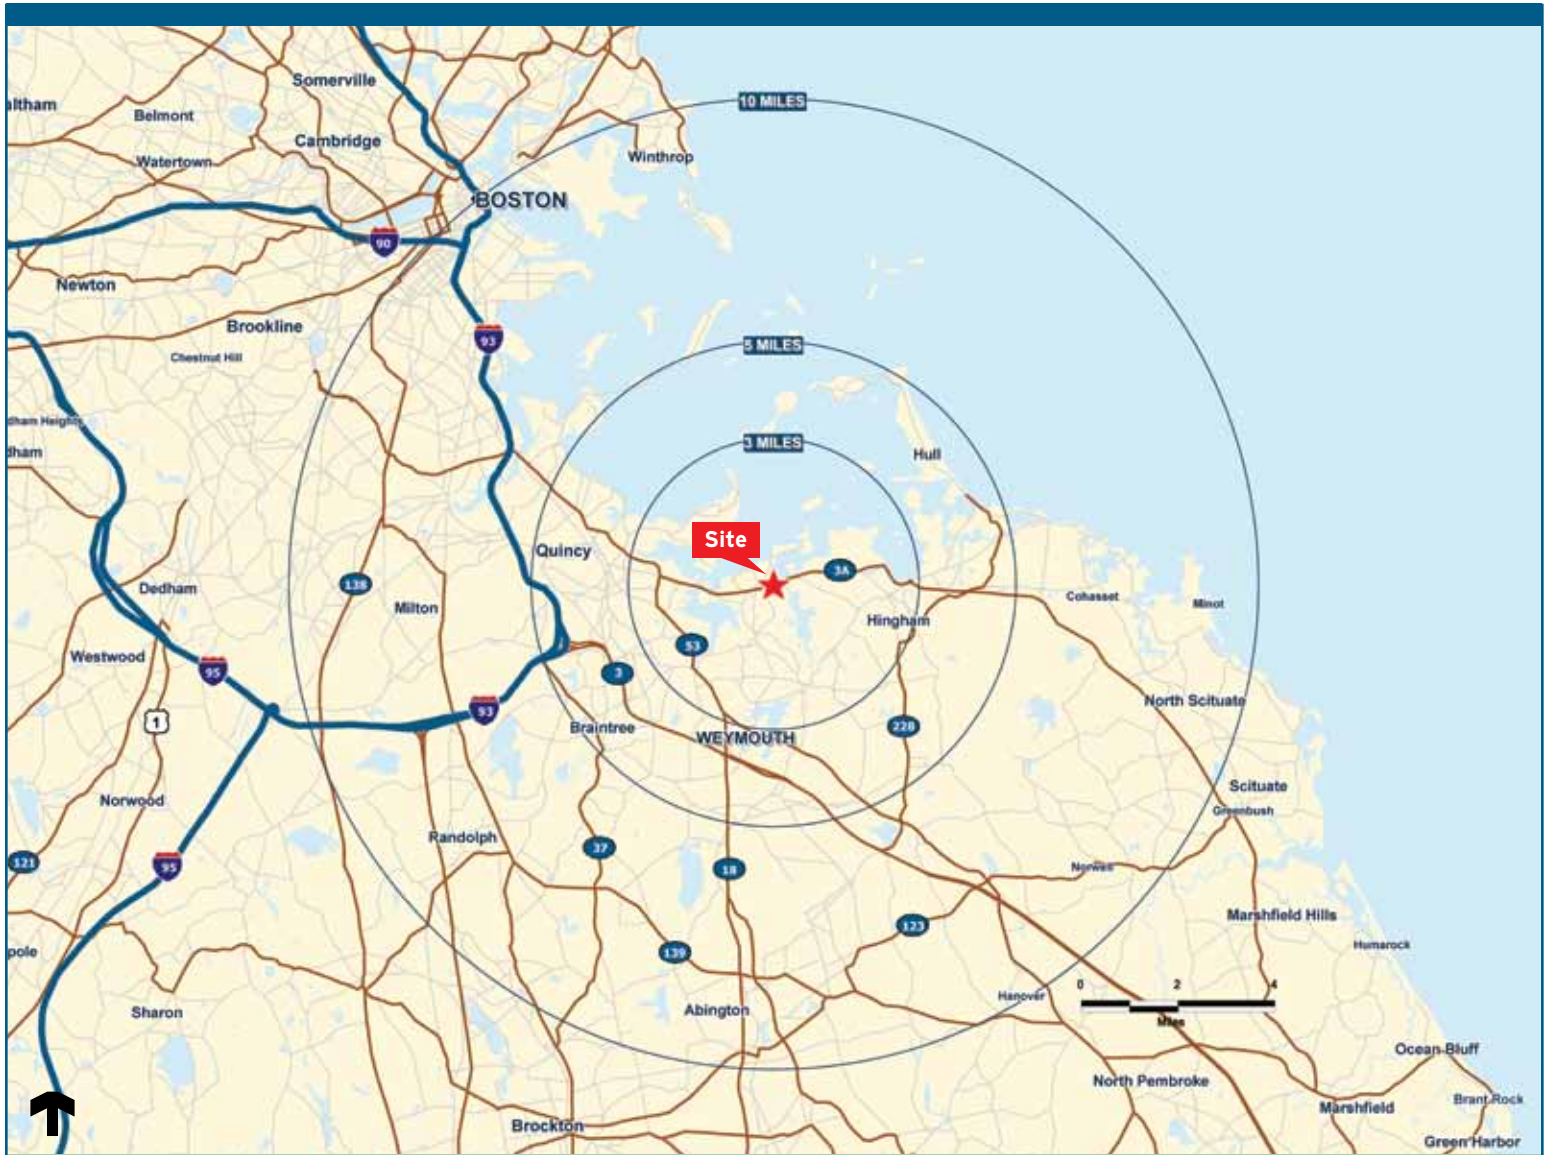

Riverway Plaza | Weymouth, MA

Riverway Plaza in Weymouth, Massachusetts is located south of Boston on Route 3A on the Hingham/Weymouth town line. Neighboring retailers include Marshalls, Stop & Shop, Old Navy and several other nationally known retail stores and restaurants.

KEY TENANTS

Lowe's Home Improvement, Staples, CVS, Michaels

GLA:
265,000 sf

ADDRESS:
795 Bridge Street
(Route 3A)
Weymouth, Massachusetts
02191
Norfolk County

NewEngland
DEVELOPMENT

New England Development
One Wells Avenue
Newton, Massachusetts 02459
617-965-8700

Riverway Plaza | Weymouth, MA

TRADE AREA DEMOGRAPHICS	3 MILES	5 MILES	10 MILES
Population (2010)	69,651	172,476	692,516
Households (2010)	28,880	71,837	256,682
Average Household Income (2010)	\$81,006	\$85,163	\$82,483
Daytime Employment (2010)	19,945	85,105	435,514

Riverway Plaza | Weymouth, MA

MARKET AERIAL

TRAFFIC VOLUME

- Route 3A: 35,000 ADT

Riverway Plaza | Weymouth, MA

New England Development

One Wells Avenue, Newton, Massachusetts 02459 | 617-965-8700 | www.neddevelopment.com