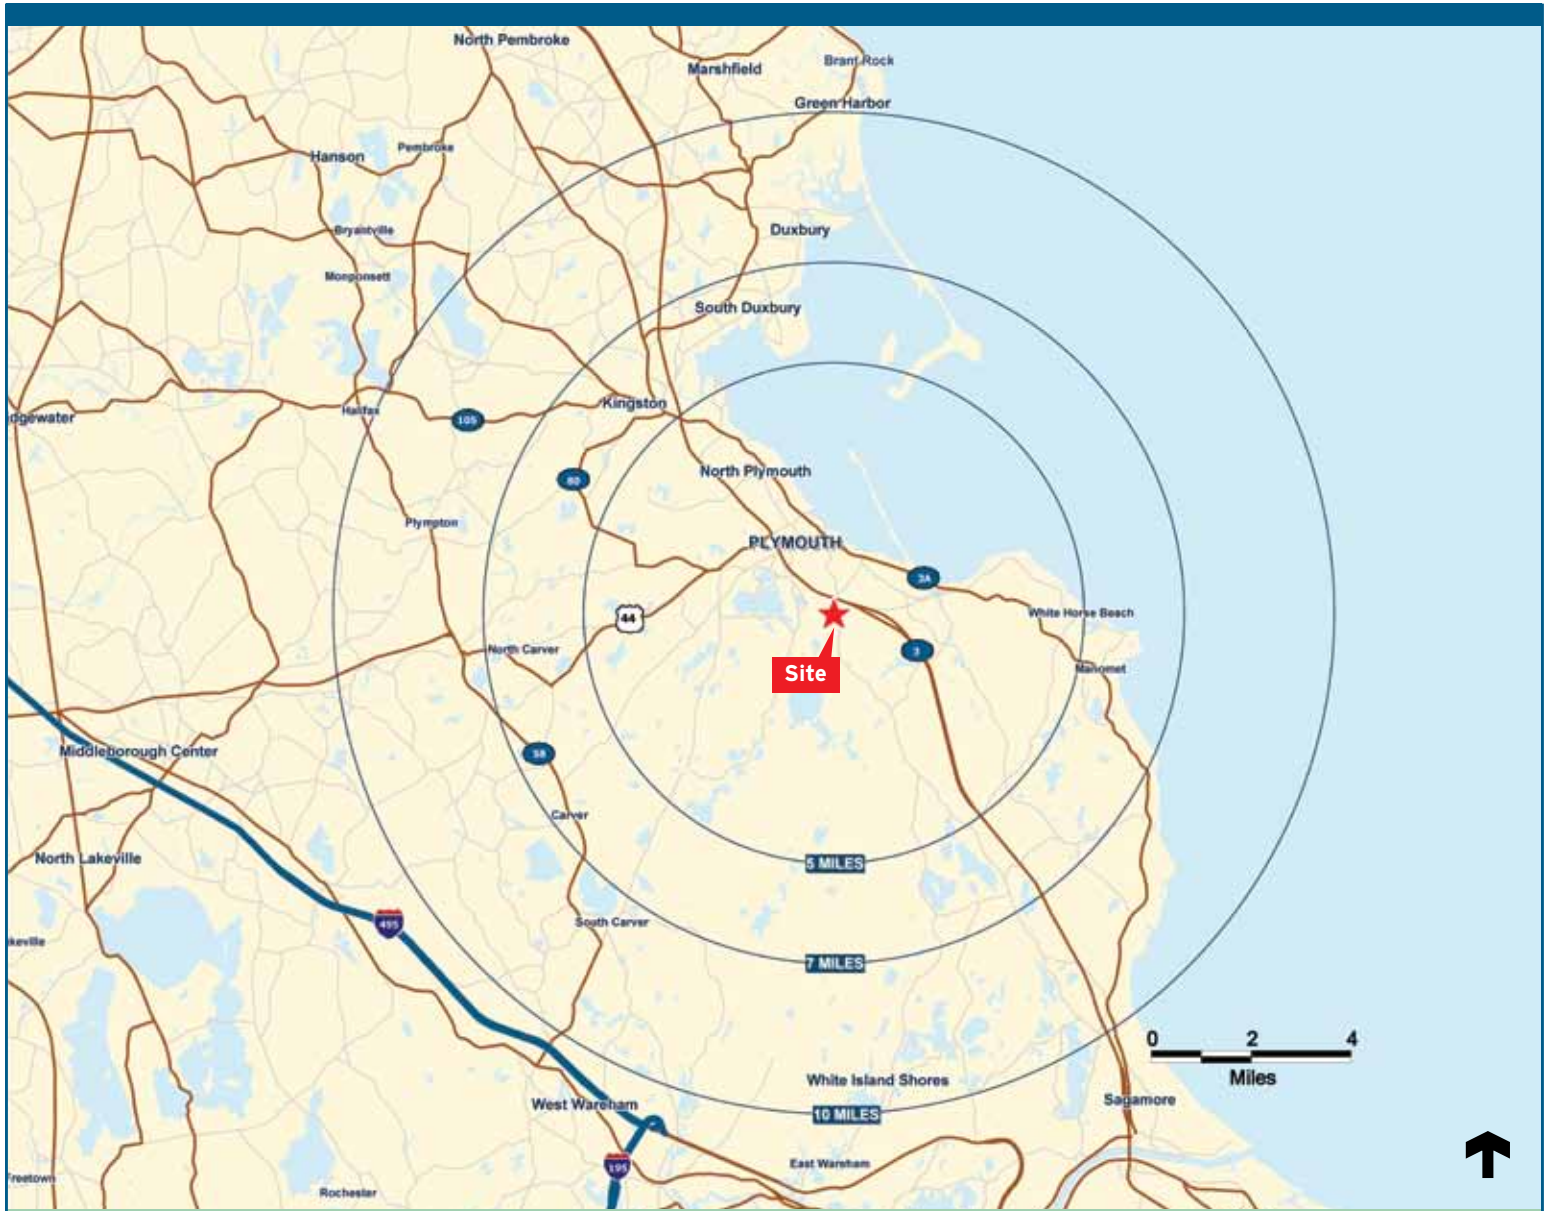

# The Shops At 5 | Plymouth, MA

The Shops at 5 is conveniently located off Route 3 at Exit 5 in Plymouth, Massachusetts, one of the Commonwealth's most historic and popular destinations. This 500,000 square foot open air shopping center offers the selection and convenience of a power center with the variety and uniqueness of a specialty retail center. Anchors include BJ's Wholesale Club, TJ Maxx / HomeGoods, and Kohl's. Other major retailers include The Sports Authority, PetSmart, Office Max, and Complete Home Concepts.

## LOCATION

- Ideally situated off Route 3 at Exit 5 on Long Pond Road
- Located in Plymouth, one of the fastest growing communities in Massachusetts

## TRAFFIC VOLUMES

- Route 3: 64,000 ADT

TRADE AREA DEMOGRAPHICS	5 MILES	7 MILES	10 MILES
Population (2010)	38,455	61,738	102,032
Households (2010)	14,309	22,595	36,437
Average Household Income (2010)	\$78,650	\$85,670	\$91,352
Daytime Employment (2010)	26,013	31,532	41,501