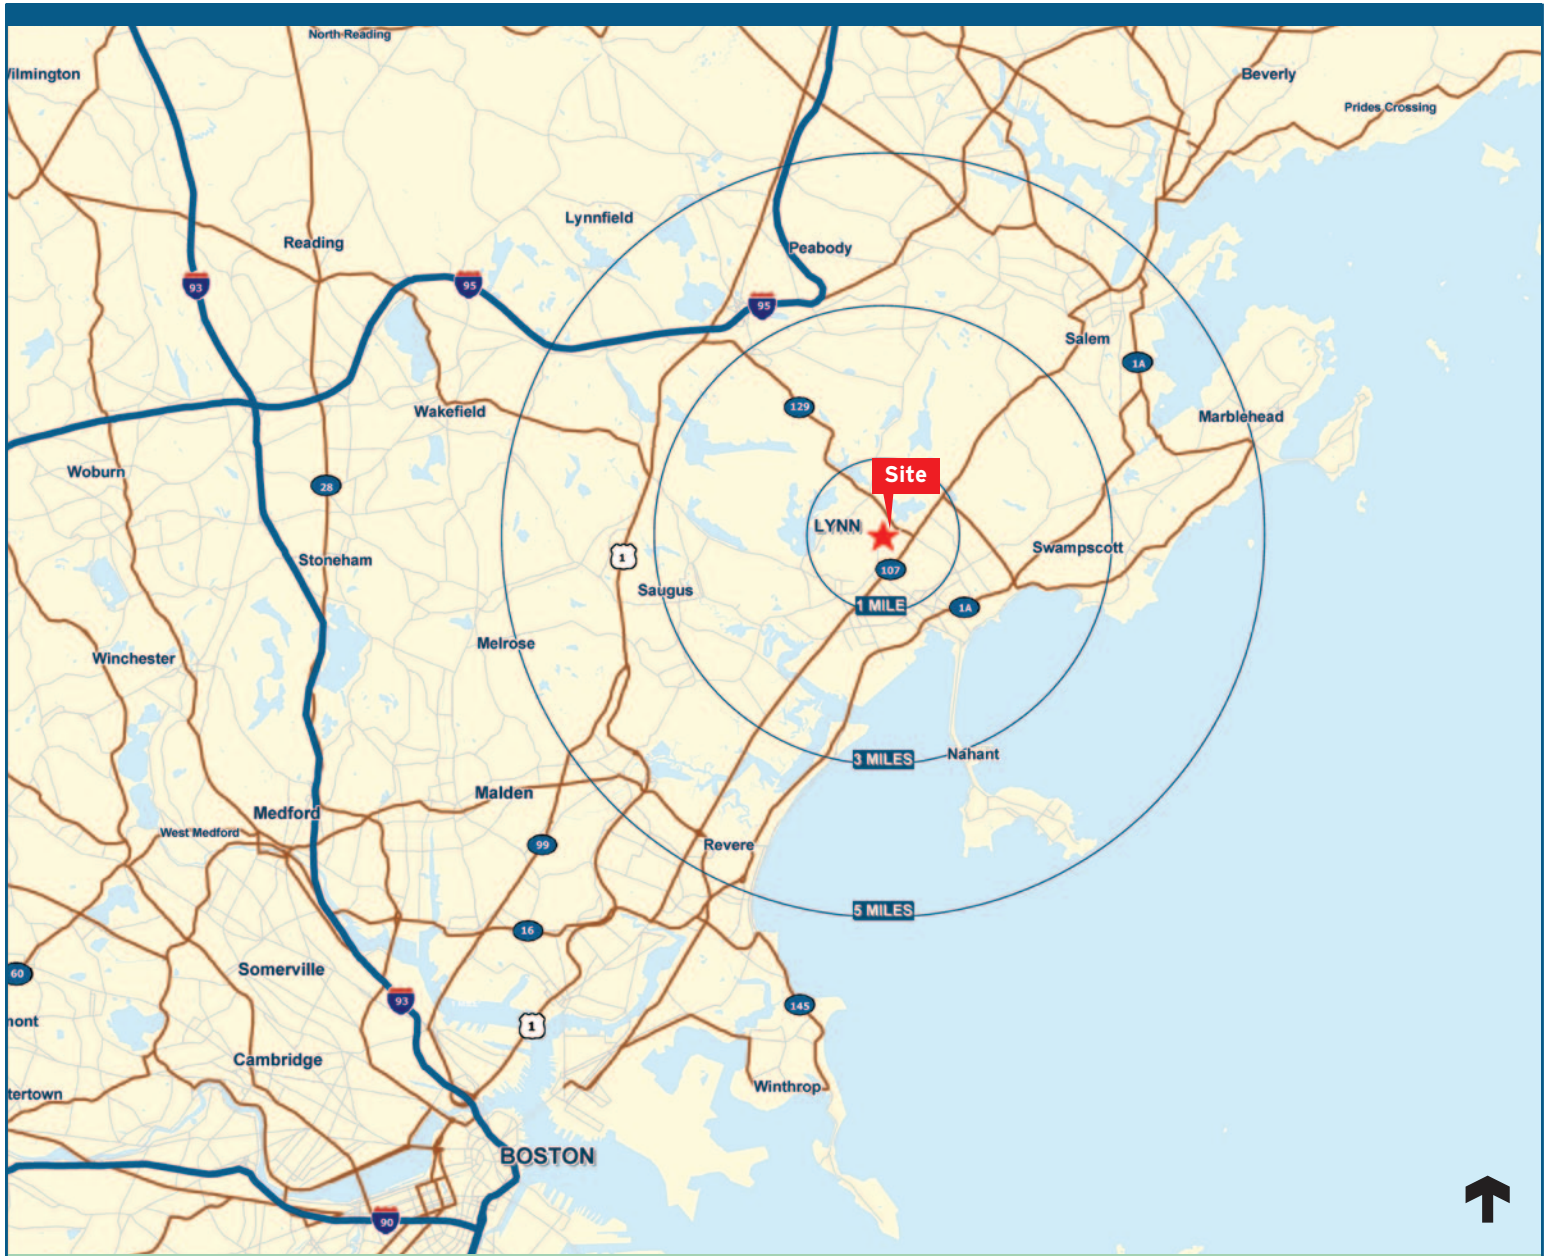

Lynn Shopping Center | Lynn, MA

TRADE AREA DEMOGRAPHICS	1 MILE	3 MILES	5 MILES
Population (2010)	34,954	128,988	258,727
Households (2010)	11,937	48,258	100,294
Average Household Income (2010)	$56,122	$65,102	$74,298
Daytime Employment (2010)	7,281	42,649	114,536